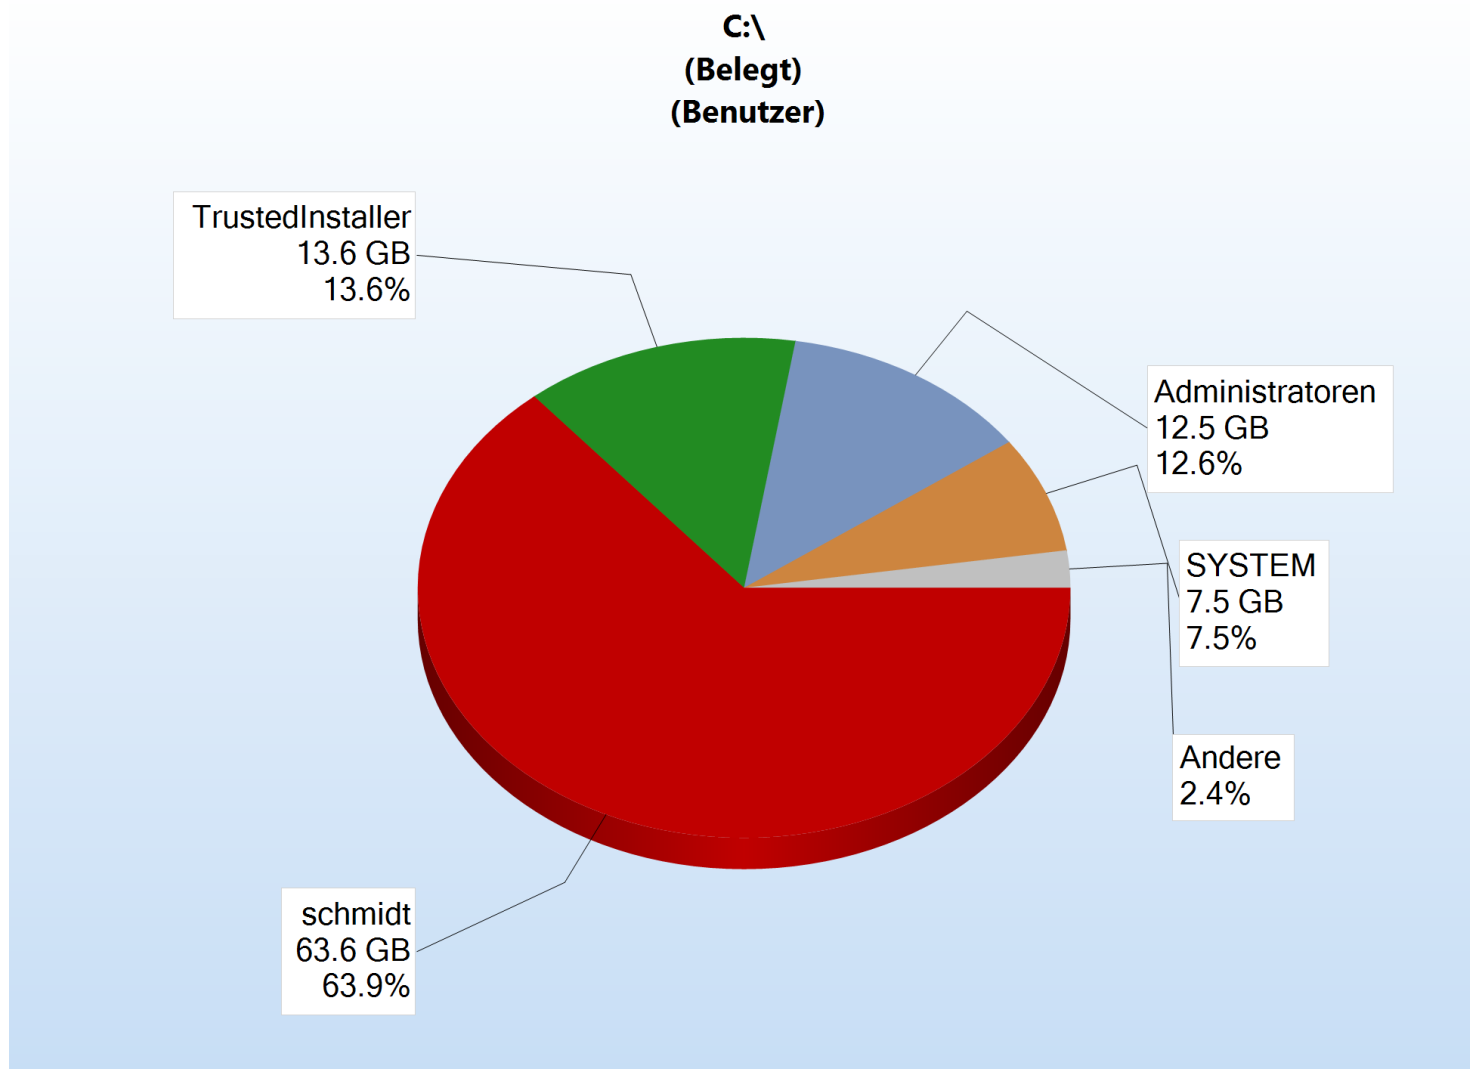

C:\ - Benutzer Kreisdiagramm

C:\ - Benutzer