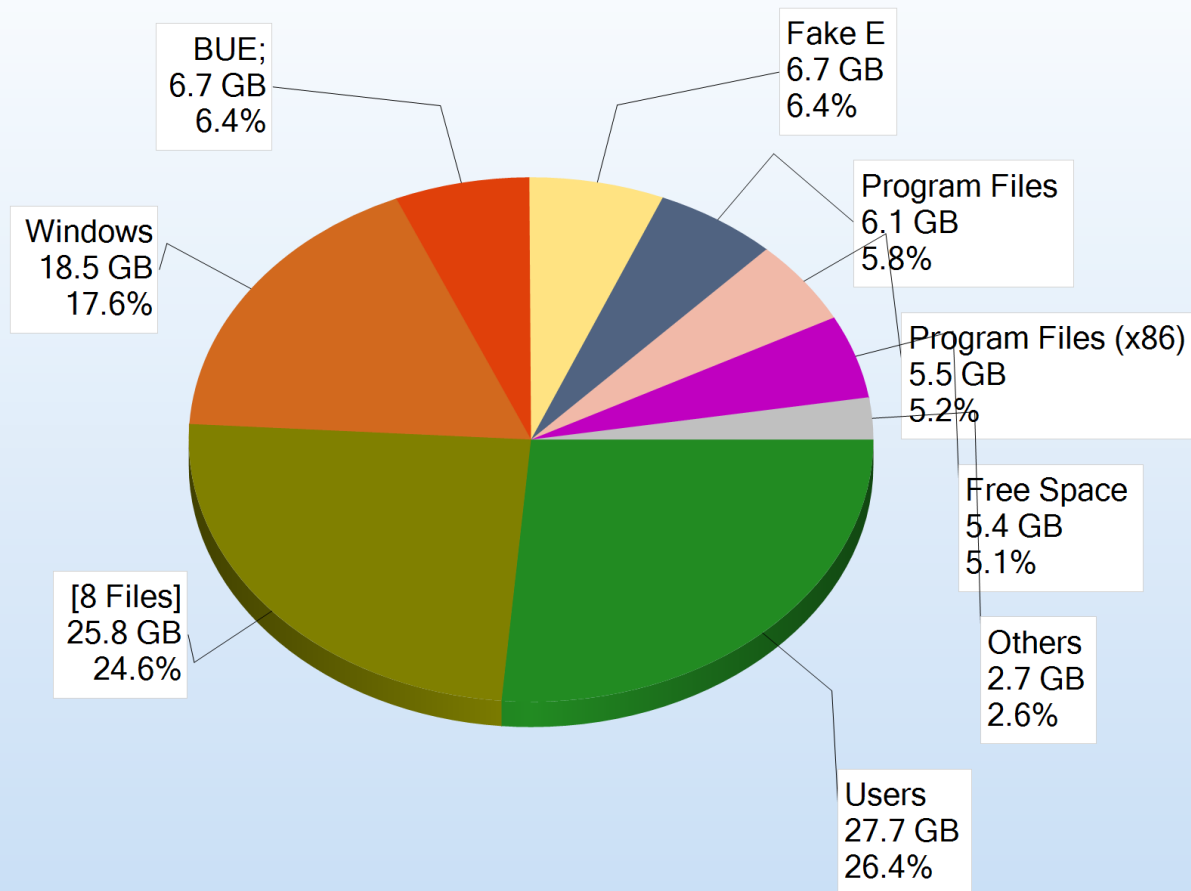

TreeSize Report, 11/6/2023 11:16 AM

V 9.0.1

C:\

Drive: C:\ Size: 98.8 GB Used: 93.4 GB Free: 5.4 GB

This Folder: Size: 99.0 GB Allocated: 99.6 GB Percent of Drive: 101 % Files: 238,075 Folders: 68,973

C:\ - Folders Pie Chart

C:\
(Allocated)

Name	Size	Files	Folders	% of Parent (...)	Last Accessed	Owner	1 year - 2 ye...
C:\	99.0 GB	238,075	68,973	100.0 %	11/6/2023	TrustedInstaller	11.7 GB
Users	27.7 GB	16,915	7,467	27.8 %	11/6/2023	SYSTEM	3.4 GB
[8 Files]	25.8 GB	8	0	25.9 %	11/6/2023	[multiple]	0 Bytes
Windows	18.3 GB	173,618	50,453	18.6 %	11/6/2023	TrustedInstaller	5.5 GB
BUE;	6.7 GB	403	64	6.7 %	11/18/2023	schmidt	893.6 MB
Fake E	6.7 GB	403	64	6.7 %	11/6/2023	schmidt	893.6 MB
Program Files	6.0 GB	30,456	8,208	6.1 %	11/6/2023	TrustedInstaller	491.3 MB
Program Files (x86)	5.2 GB	11,589	1,134	5.5 %	11/6/2023	TrustedInstaller	102.8 MB
ProgramData	1.5 GB	3,815	1,329	1.5 %	11/6/2023	SYSTEM	356.2 MB
Fake G	885.8 MB	219	30	0.9 %	11/6/2023	schmidt	188.0 KB
\$Recycle.Bin	303.0 MB	139	20	0.3 %	11/6/2023	SYSTEM	62.4 MB
JAM	81.4 MB	493	178	0.1 %	11/6/2023	Administrator	42.9 MB
sysprep	1.7 MB	4	0	0.0 %	11/6/2023	Administratoren	1.7 MB
sizer4_dev640	222.2 KB	5	0	0.0 %	11/6/2023	schmidt	0 Bytes
logs	14.5 KB	2	0	0.0 %	11/6/2023	Administratoren	0 Bytes
System Volume Information	20.1 KB	6	2	0.0 %	11/6/2023	Administratoren	0 Bytes
\$WinREAgent	0 Bytes	0	1	0.0 %	11/6/2023	Administratoren	0 Bytes
Documents and Settings	0 Bytes	0	0	0.0 %	7/10/2015	SYSTEM	0 Bytes
Dokumente und Einstellungen	0 Bytes	0	0	0.0 %	7/30/2015	SYSTEM	0 Bytes
PerfLogs	0 Bytes	0	0	0.0 %	11/18/2023	SYSTEM	0 Bytes
Programme	0 Bytes	0	0	0.0 %	7/30/2015	SYSTEM	0 Bytes
Recovery	0 Bytes	0	1	0.0 %	7/6/2023	SYSTEM	0 Bytes
temp	0 Bytes	0	0	0.0 %	11/6/2023	Administratoren	0 Bytes
UltraSearch_Videos	0 Bytes	0	0	0.0 %	11/6/2023	schmidt	0 Bytes