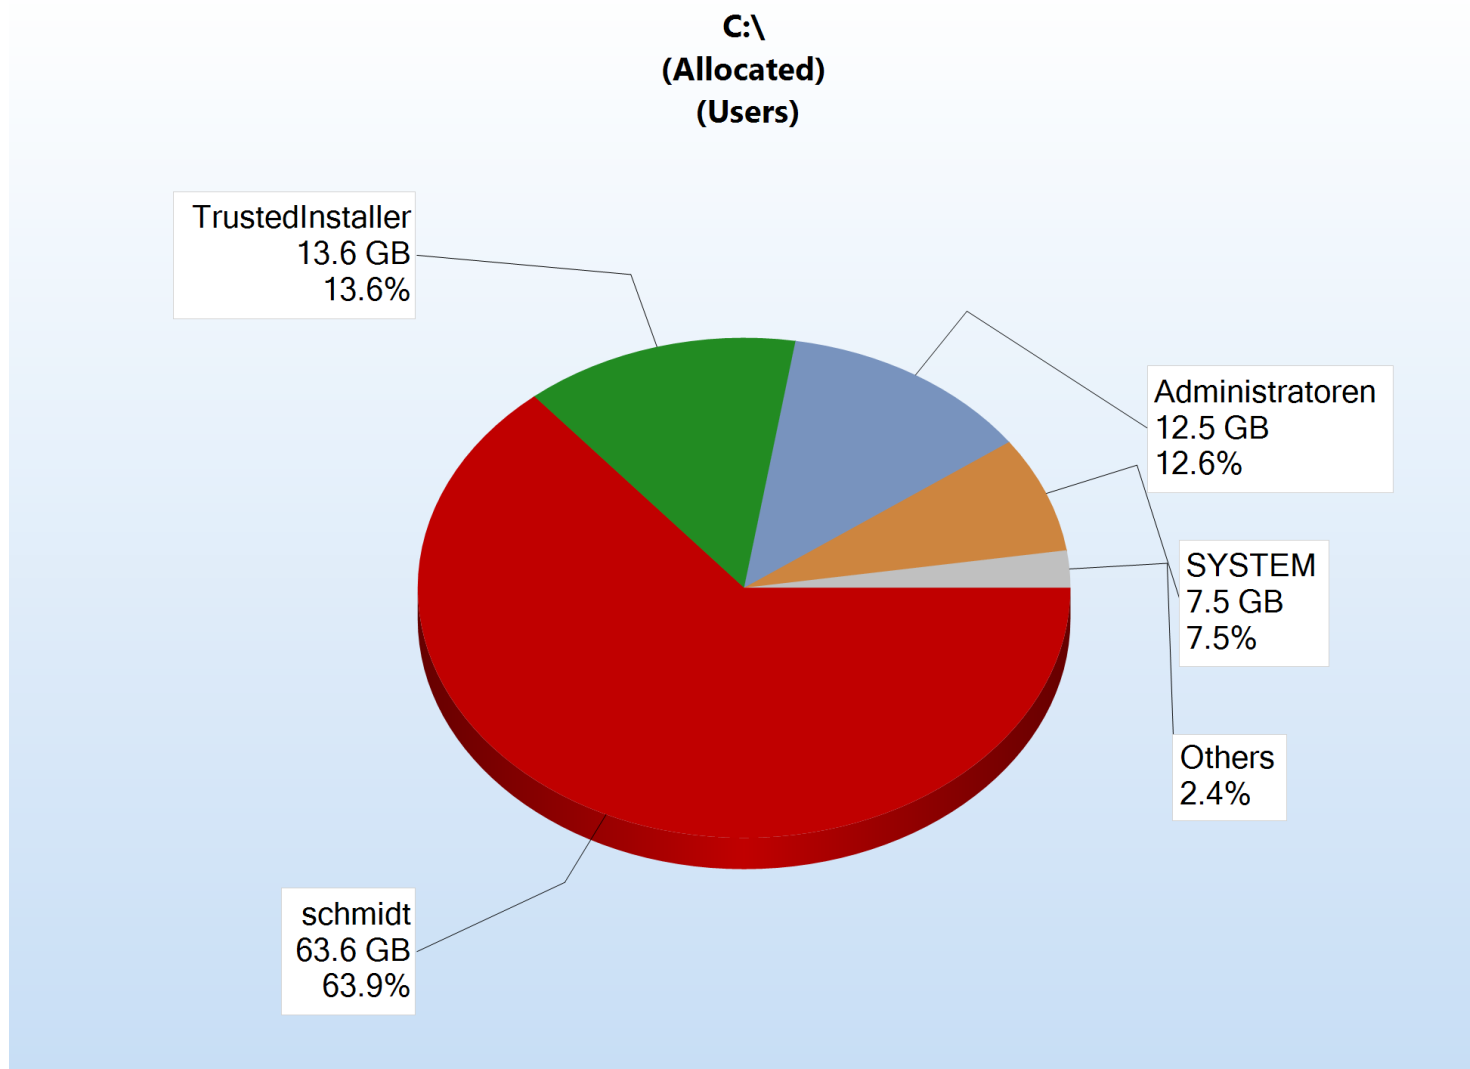

C:\ - Users Pie Chart

C:\ - Users