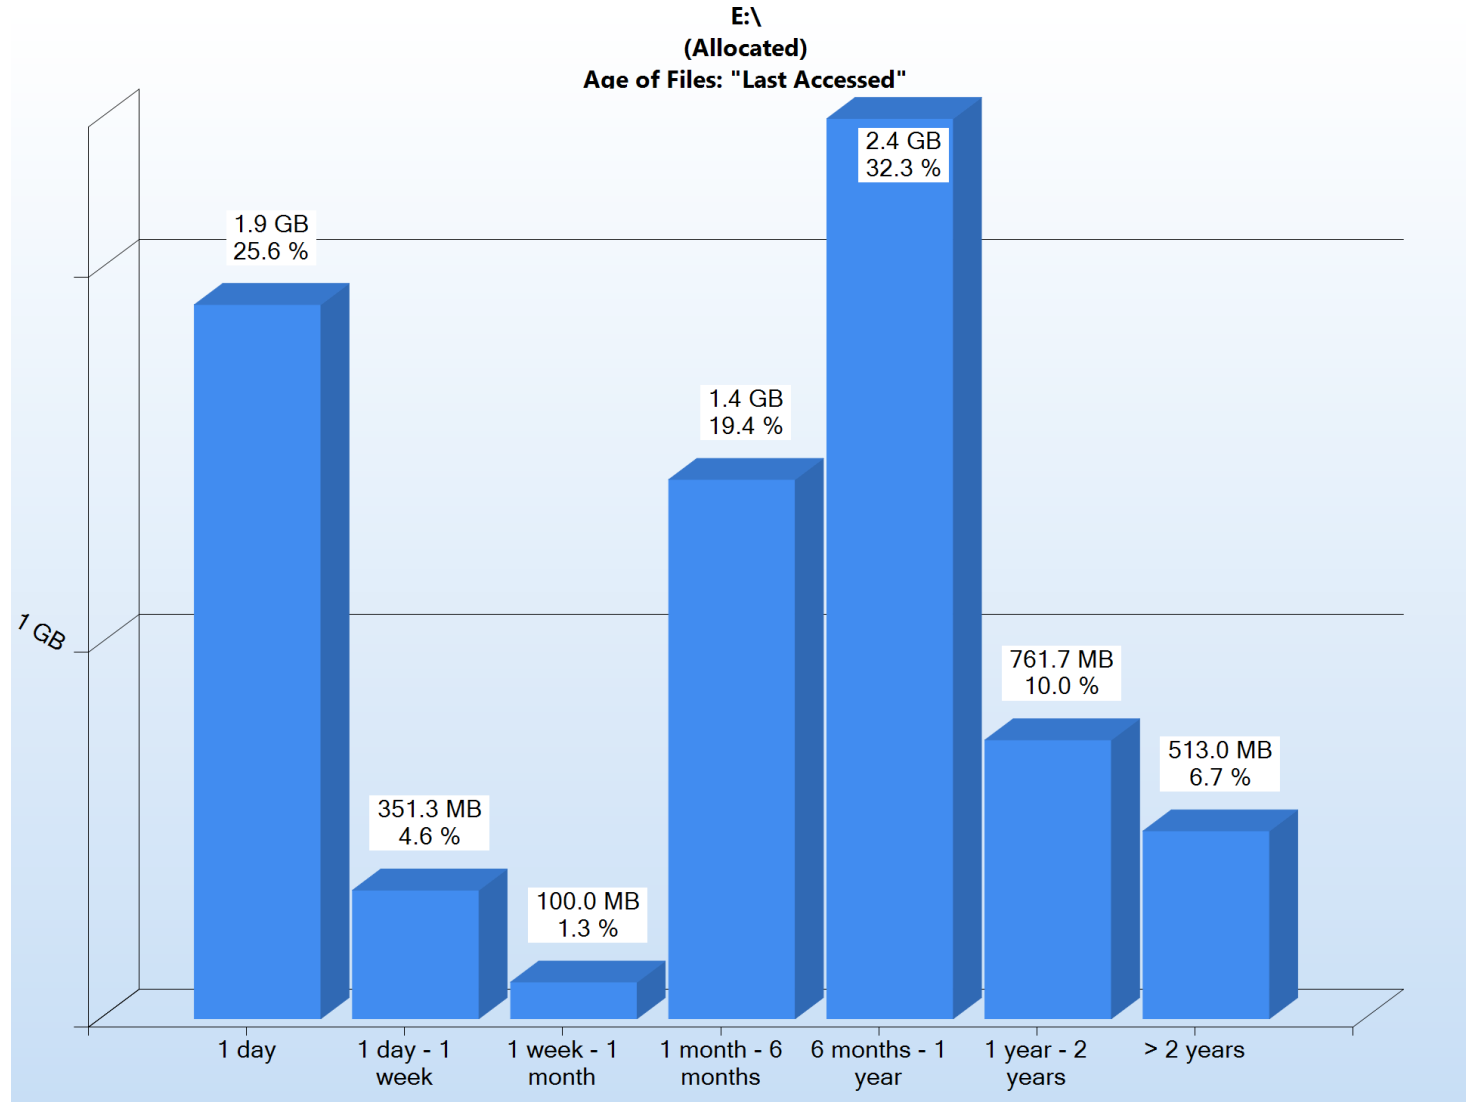

# SpaceObServer Report, 6/27/2024 3:44 PM

V 8.1.3

E:\ - Exclude filter: \*~snapshot\*

Drive: E:\ Size: 7.8 GB Used: 7.6 GB Free: 263.9 MB

This Folder: Size: 7.4 GB Allocated: 7.4 GB Percent of Drive: 95.1 % Files: 117 Folders: 23

E:\ - Age of files Bar Chart

### E:\ - History Chart

E:\  
(Size, Allocated, Average)